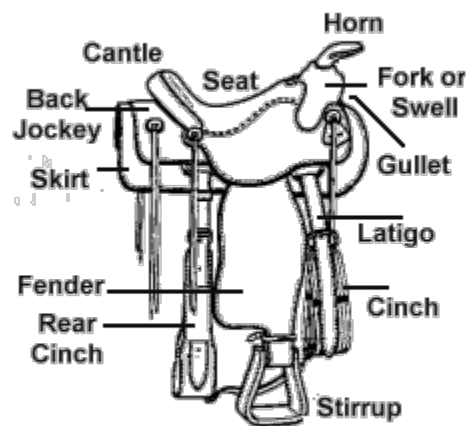

RWG HORSEMANSHIP

Parts of the Saddle

Western Saddle

Fork is also called the Pommel.

**Gullet is space between the Forks.
Stirrup leathers are under the Fender**