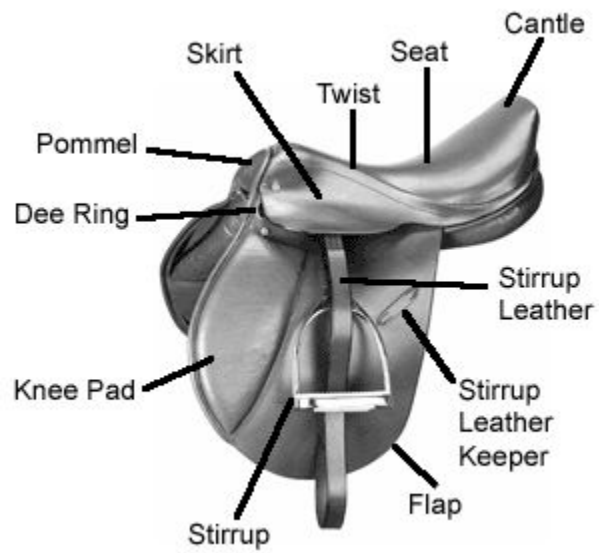

RWG HORSEMANSHIP

Parts of the Saddle

Western Saddle

Fork is also called the Pommel.

**Gullet is space between the Forks.
Stirrup leathers are under the Fender**